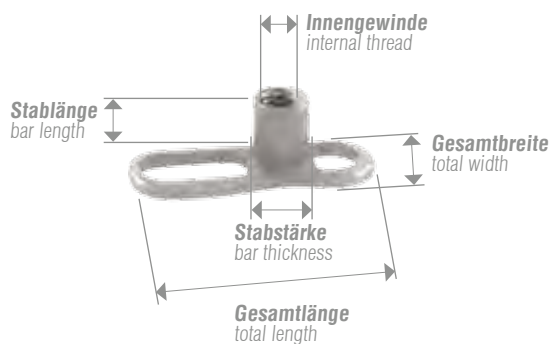

Dermal Anchor dermal anchor